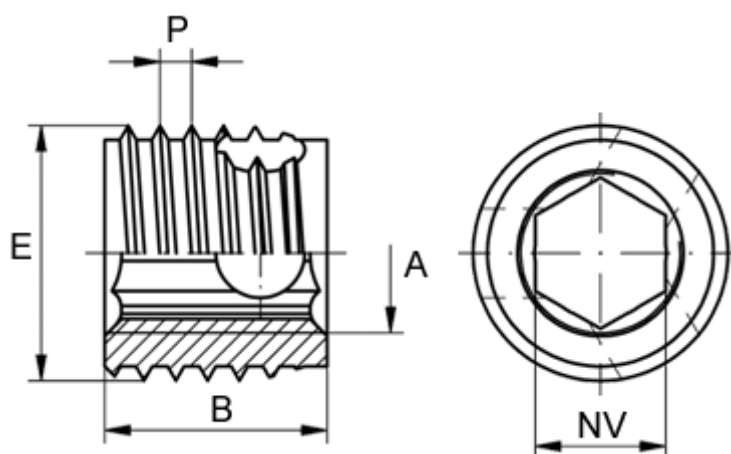

Article number: 12308200040800
Description: KLEE-coil 308 200 040.800
M4 Brass with hexagon

Measures

Female thread A	= M4
Length B	= 8
Male thread E	= 6.5
Min hole depth blind hole	= 10
Min material thickness	= 8
sw	= -
Thread pitch P	= 0.8
Type	= 308 200 040 ...